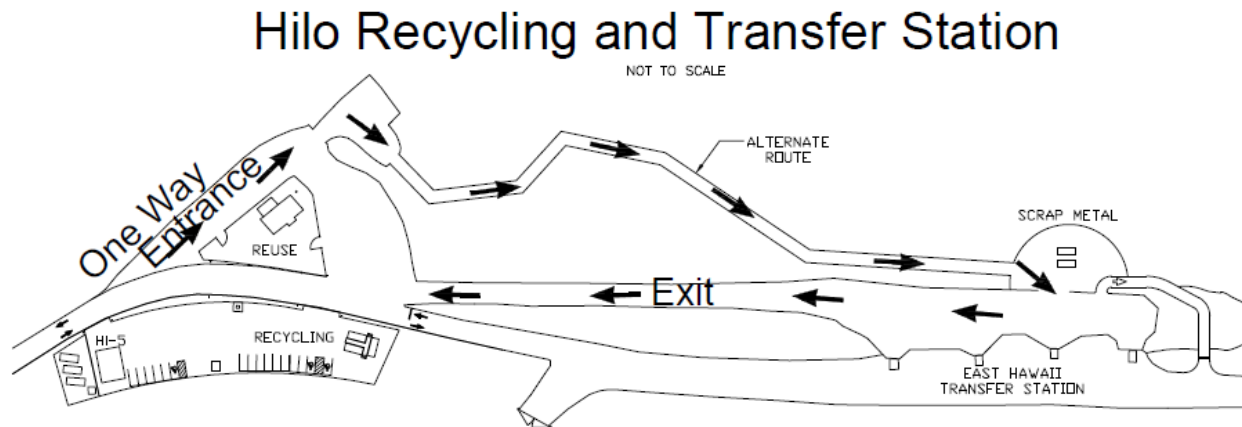

Solid Waste Division Announces New Traffic Pattern at the Hilo Transfer Station Effective Friday, November 27, 2020

The County of Hawai'i, Department of Environmental Management, Solid Waste Division is announcing that the Hilo Transfer Station will be implementing a new residential traffic pattern for refuse disposal. This change is being made to allow for an improved traffic flow within the facility.